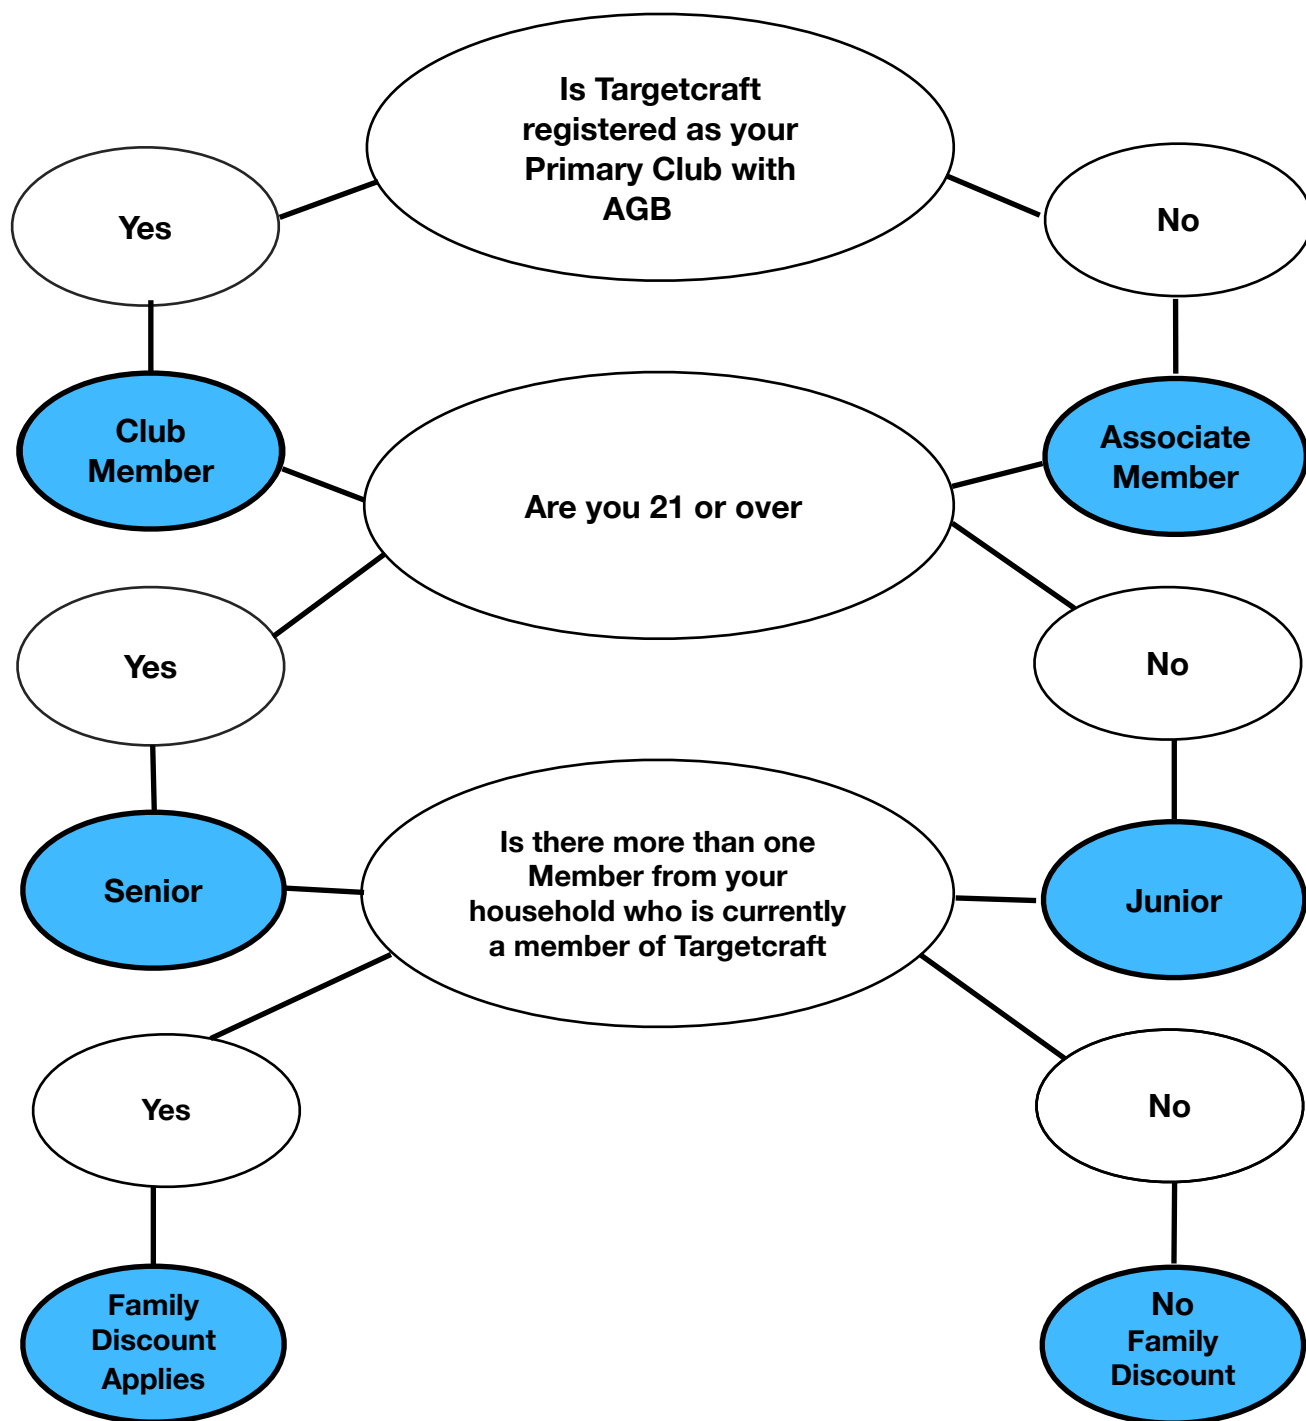

TARGETCRAFT ARCHERS MEMBERSHIP FLOWCHART

Family/Household Discounts

There is a discount available for members of the same family who live at the same address or parents/legal guardians of junior/juniors receiving discount.

First Senior member pays full price

Subsequent Senior members each receive £50 reduction

Each Junior member receives £30 reduction

Members who complete a Beginners Course with Targetcraft receive a 50% discount on their first year's membership, but would not be entitled to family discounts in that year.